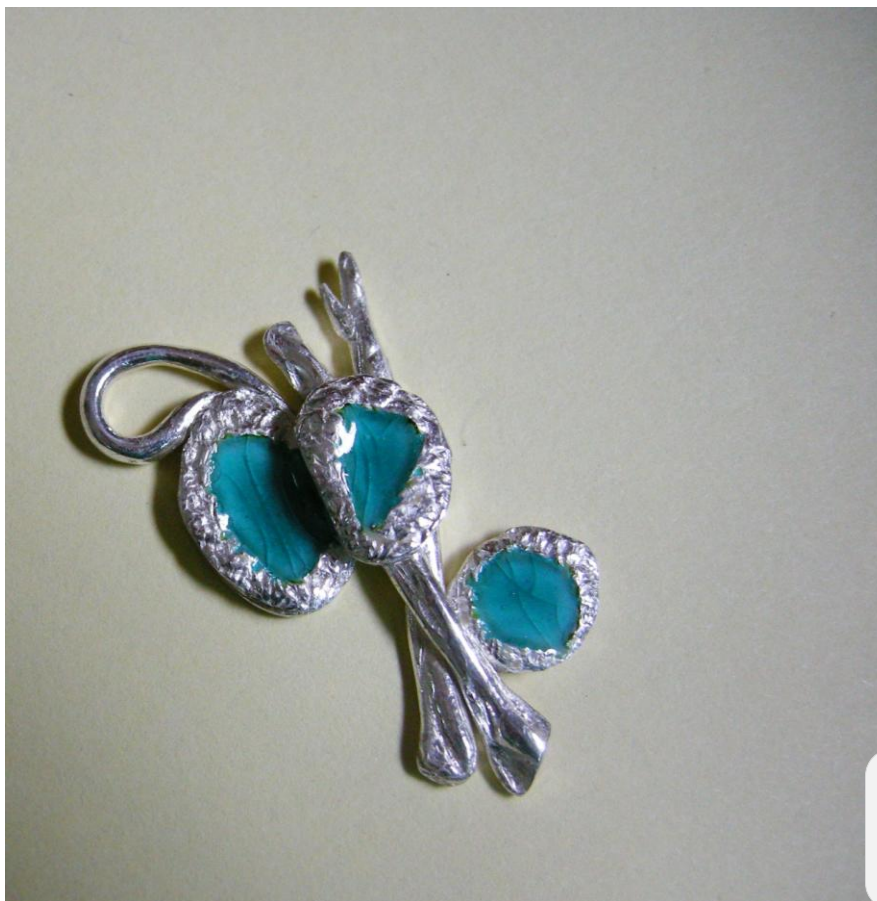

Belt Ring

Su san Foo
2008

SINGAPORE
PMC Artist Club
Singapore

Rope Ring

Su san Foo
2008

SINGAPORE
PMC Artist Club
Singapore

Sheet Type

Su san Foo
2008

SINGAPORE
PMC Artist Club
Singapore

Enamel

Su san Foo
2008

SINGAPORE
PMC Artist Club
Singapore

Leaf Pendant

Su san Foo
2008

SINGAPORE
PMC Artist Club
Singapore

Mold